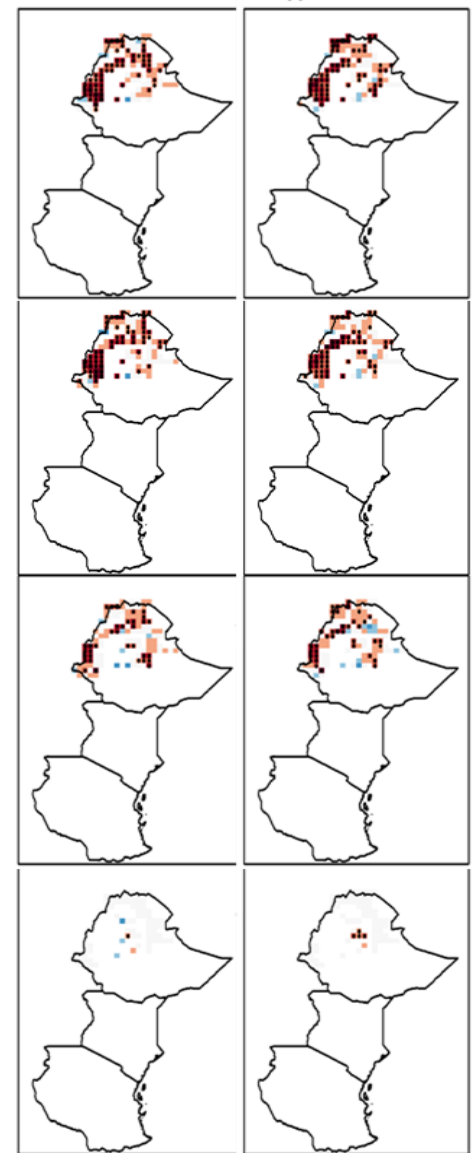

Results: performance WOFOST + LPJmL