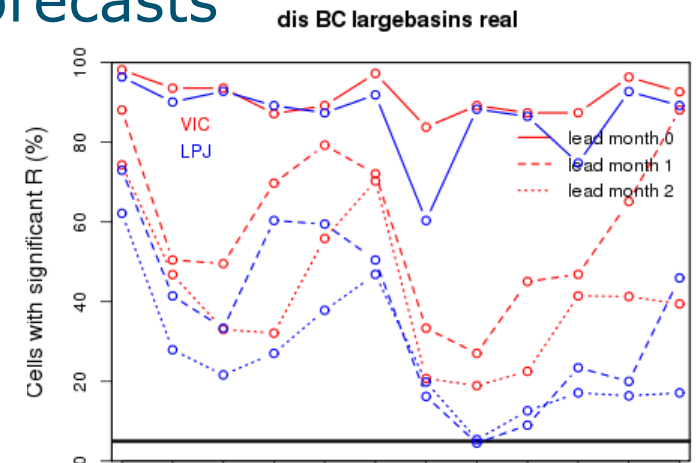

Climate and Adaptive Land & Water Mgt

■ Impacts LUCG on CC

- Irrigation, Urbanisation, Deforestation

Tuinenburg et al.

Water Systems and Global Change

Climate and Adaptive Land & Water Mgt

Climate Services, incl. seasonal forecasts

Water

Water Systems and Global Change

Climate and Adaptive Land & Water Mgt

- Climate Services, incl. seasonal forecasts

- Water

Water Systems and Global Change

Climate and Adaptive Land & Water Mgt

Climate Services, incl. seasonal forecasts

- Water

Water Systems and Global Change

Climate and Adaptive Land & Water Mgt

- Climate Services, incl. seasonal forecasts
 - Water

Water Systems and Global Change

Climate and Adaptive Land & Water Mgt

- Climate Services, incl. seasonal forecasts
 - Agriculture

(a)

(a)

(b)

(c)

Water Systems and Global Change

Climate and Adaptive Land & Water Mgt

- Climate Services, incl. seasonal forecasts
 - Agriculture

correlation with annual average T_{air} (1961–2000)