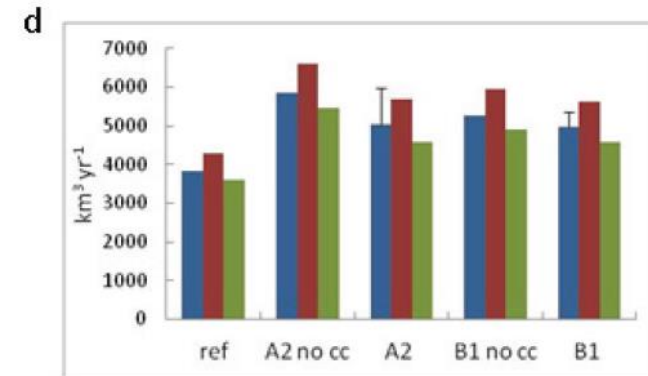

Water Systems and Global Change

Climate and Adaptive Land & Water Mgt

- Impacts & Adaptation CC & CV on
  - Water, Vegetation, Cities, Agriculture

Biemans et al.