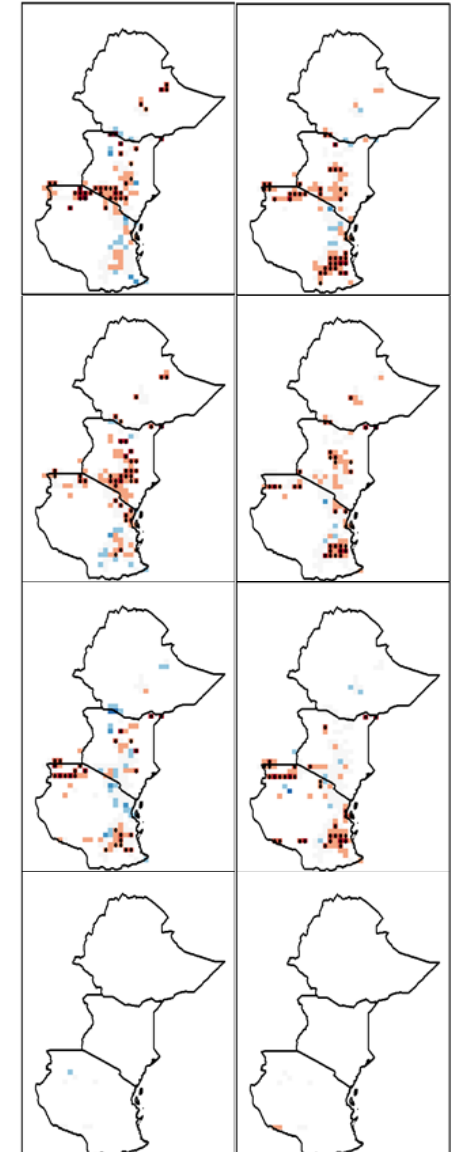

March sowing date

LPJmL

WOFOST

less skill
longer lead

more skill
..