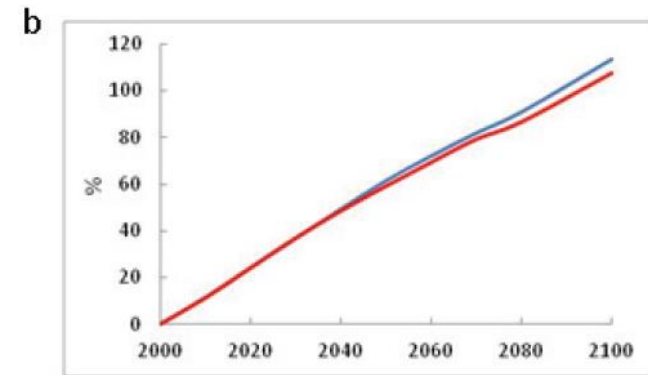

Water Systems and Global Change

Climate and Adaptive Land & Water Mgt

- Impacts & Adaptation CC & CV on
  - Water, Vegetation, Cities, Agriculture

Biemans et al.