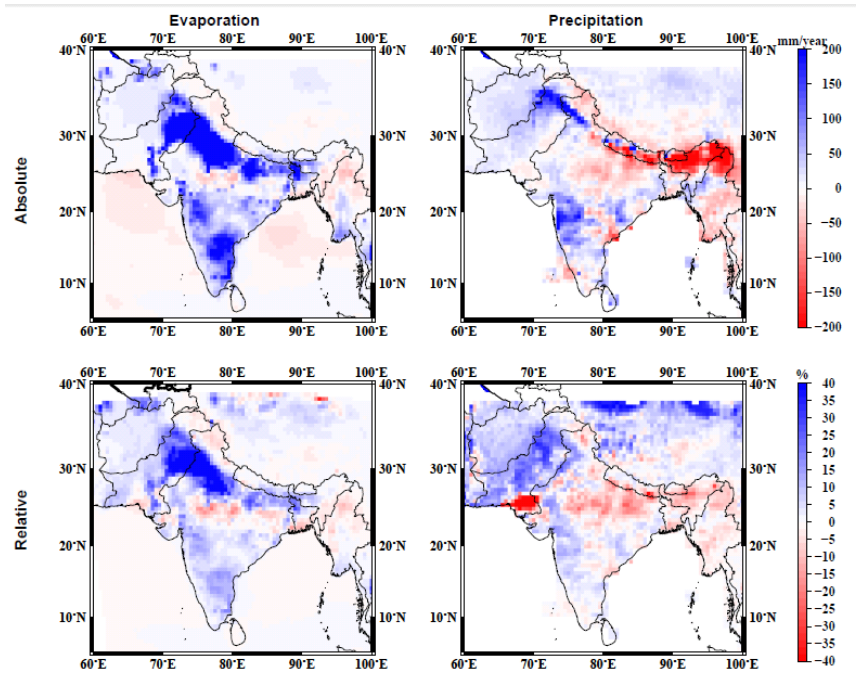

Water Systems and Global Change

Climate and Adaptive Land & Water Mgt

■ Impacts LUCG on CC

- Irrigation, Urbanisation, Deforestation

Tuinenburg et al.