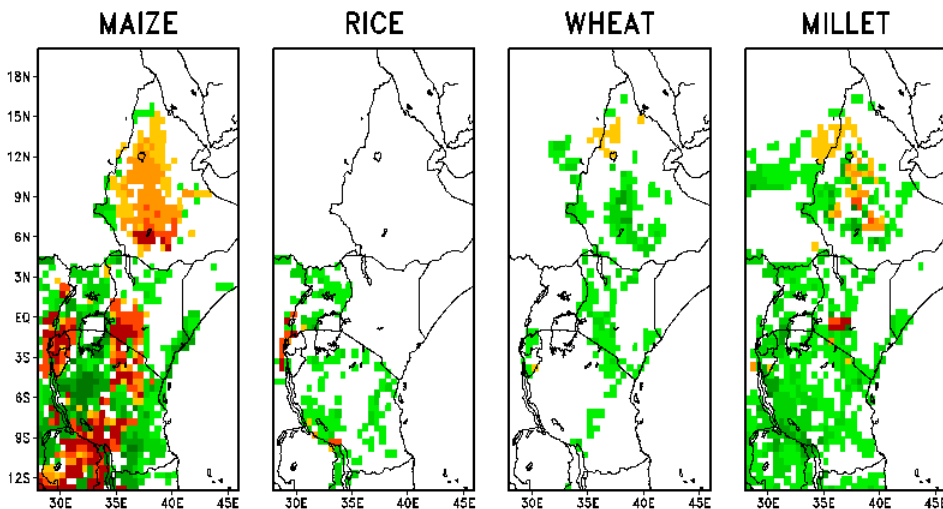

(a)

(a)

(b)

(c)

Water Systems and Global Change

Climate and Adaptive Land & Water Mgt

- Climate Services, incl. seasonal forecasts
 - Agriculture

correlation with annual average T_{air} (1961–2000)