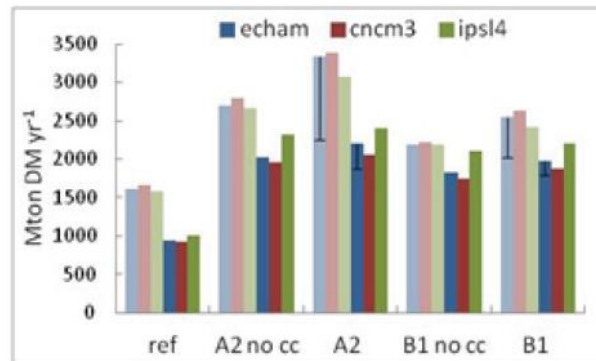

Water Systems and Global Change

Climate and Adaptive Land & Water Mgt

- Impacts & Adaptation CC & CV on
  - Water, Vegetation, Cities, Agriculture

Biemans et al.