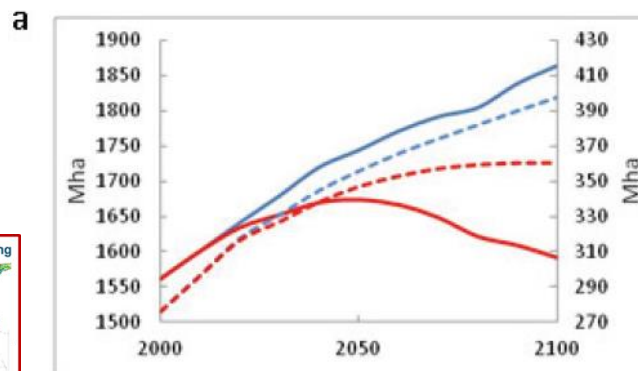

Water Systems and Global Change

Climate and Adaptive Land & Water Mgt

- Impacts & Adaptation CC & CV on
  - Water, Vegetation, Cities, Agriculture

Biemans et al.