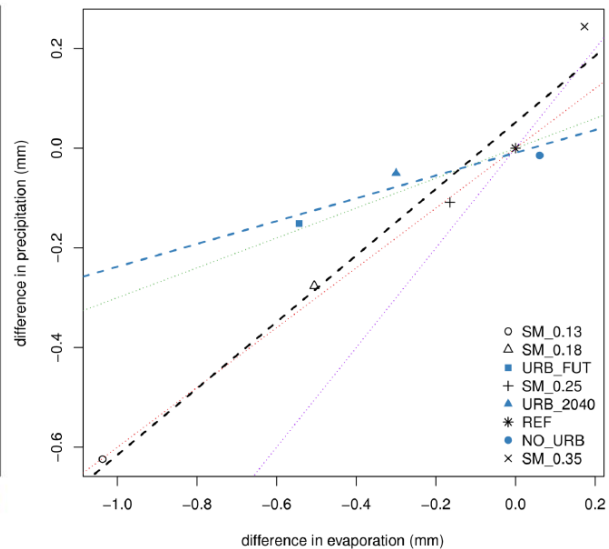

Van Vliet et al.

RCP 8.5 (2050s)

Water Systems and Global Change

Climate and Adaptive Land & Water Mgt

Impacts LUCC on CC

Daniels et al.

- Irrigation, Urbanisation, Deforestation

Water Systems and Global Change