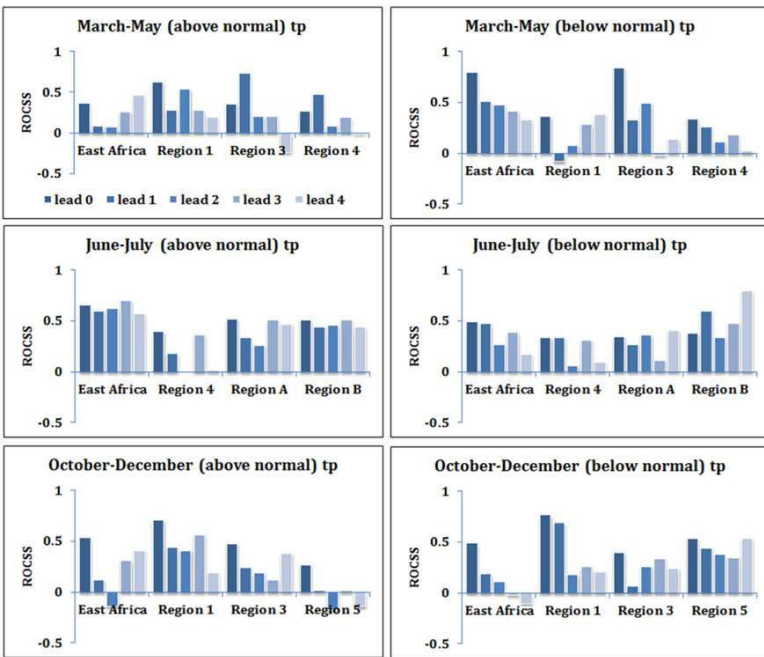

- Water

Water Systems and Global Change

Climate and Adaptive Land & Water Mgt

- Climate Services, incl. seasonal forecasts
 - Water

Water Systems and Global Change

Climate and Adaptive Land & Water Mgt

- Climate Services, incl. seasonal forecasts
 - Agriculture

(a)

(a)

(b)

(c)

Water Systems and Global Change

Climate and Adaptive Land & Water Mgt

- Climate Services, incl. seasonal forecasts
 - Agriculture

correlation with annual average T_{air} (1961–2000)