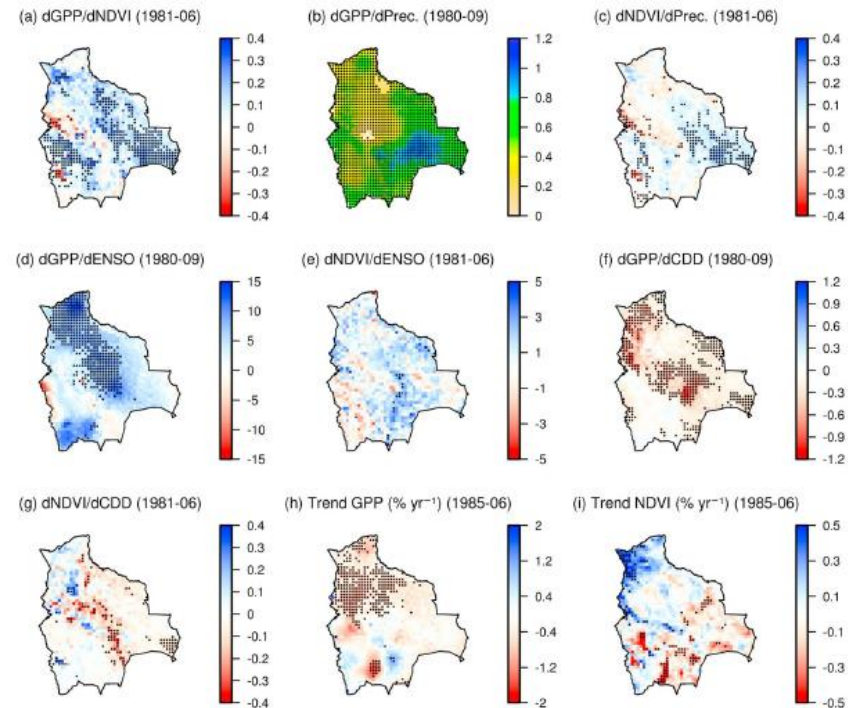

WUR intro

Climate land water interaction

Water Systems and Global Change Climate and Adaptive Land & Water Mgt

- Impacts & Adaptation CC & CV on
 - Water, Vegetation, Cities, Agriculture
 - Water Food Energy Environment NEXUS
- Impacts LUCC on CC
 - Irrigation, Urbanisation, Deforestation
- ISIMIP, WaterMIP, AgMIP
- MEDIATION, WATCH, IMPACT2C, HighNOON, HiWATER, EUPORIAS, etc.
- Climate Services, incl. seasonal forecasts

Water Systems and Global Change

Climate and Adaptive Land & Water Mgt

- Impacts & Adaptation CC & CV on
 - Water, Vegetation, Cities, Agriculture

Biemans et al.

Water Systems and Global Change Climate and Adaptive Land & Water Mgt

Impacts & Adaptation CC & CV on

Water, Vegetation, Cities, Agriculture

Seiler et al.

Water Systems and Global Change

Climate and Adaptive Land & Water Mgt

Impacts & Adaptation CC & CV on

Water Food Energy Environment NEXUS