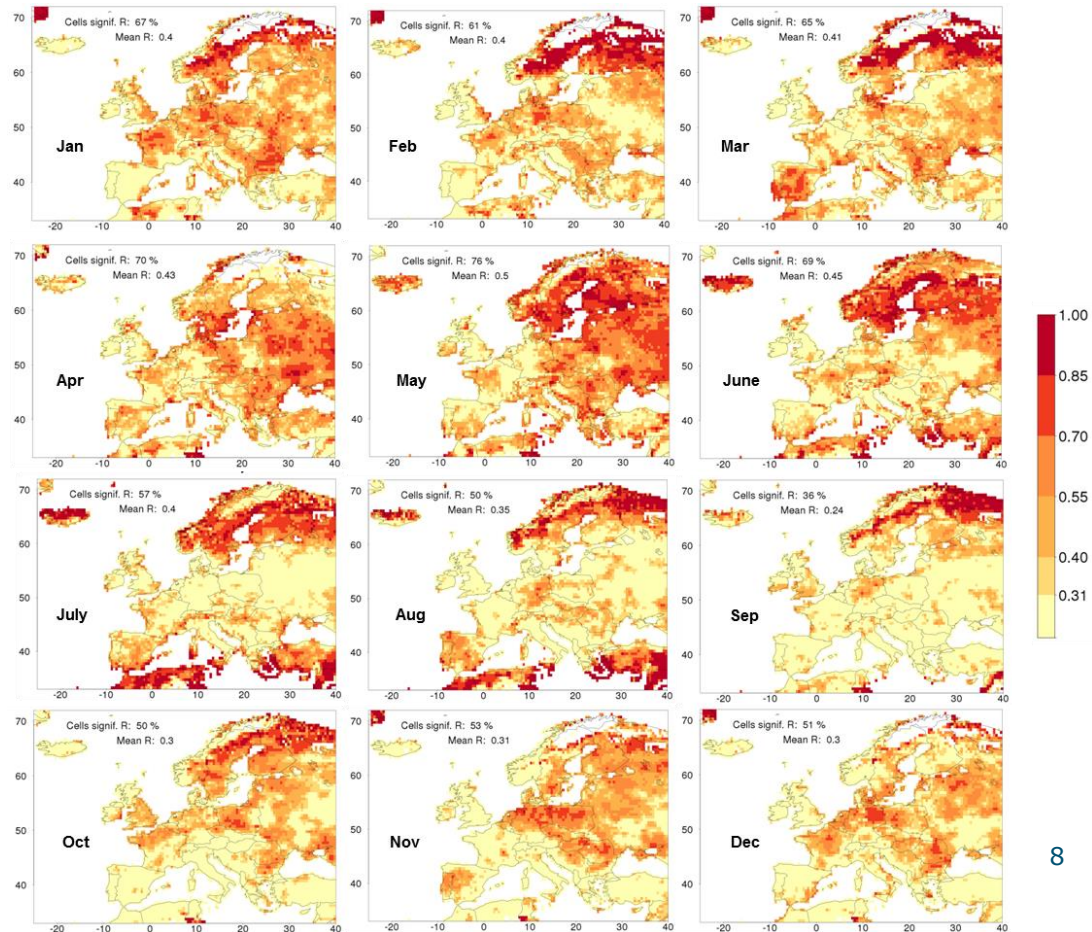

Water Systems and Global Change

Climate and Adaptive Land & Water Mgt

Climate Services, incl. seasonal forecasts

Water