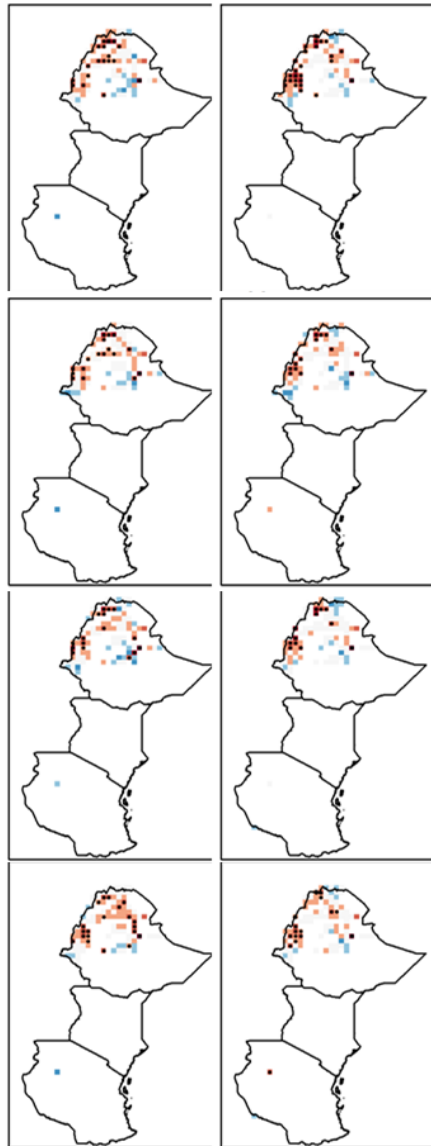

Results: performance WOFOST + LPJmL