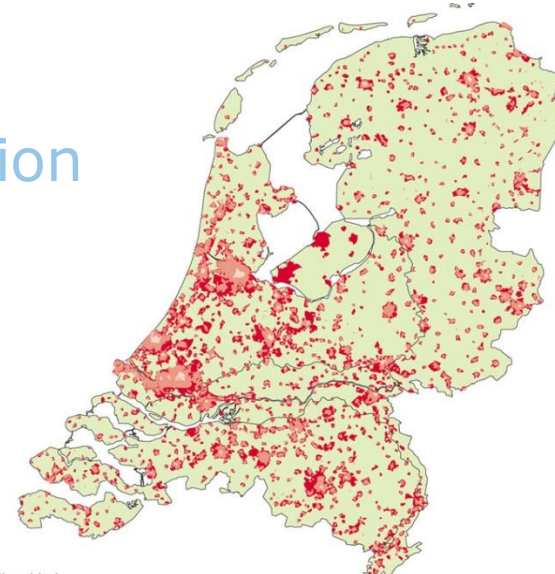

Van Vliet et al.

RCP 8.5 (2050s)

Water Systems and Global Change

Climate and Adaptive Land & Water Mgt

Impacts LUCC on CC

Daniels et al.

- Irrigation, Urbanisation, Deforestation

Water Systems and Global Change