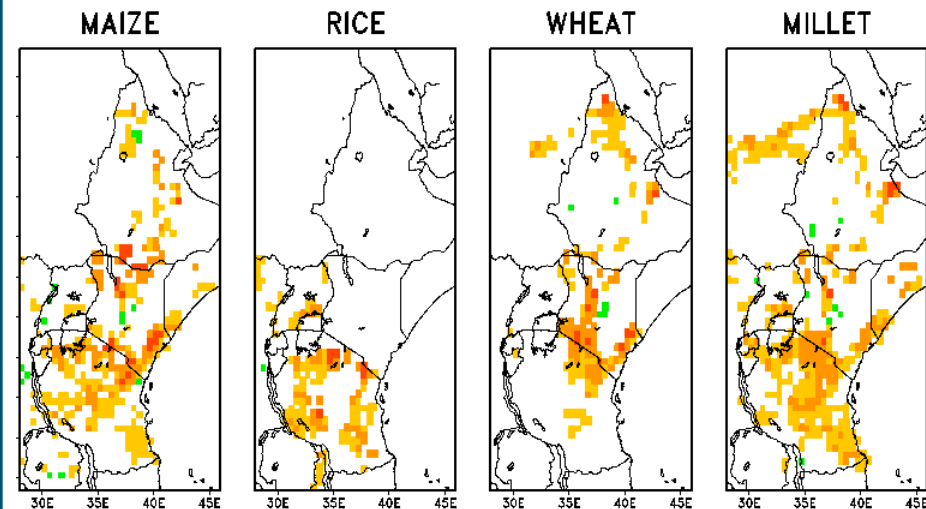

(a)

(a)

(b)

(c)

Water Systems and Global Change

Climate and Adaptive Land & Water Mgt

- Climate Services, incl. seasonal forecasts
 - Agriculture

correlation with annual average T_{air} (1961–2000)

correlation with annual precipitation(1901–2000)

Results: performance WOFOST (ROCSS)

(a)

(b)

(c)

(d)

Results: performance WOFOST + LPJmL

March sowing date