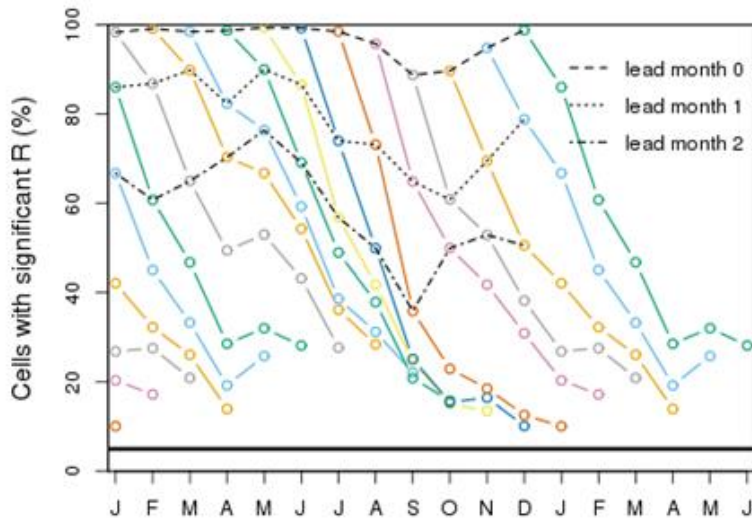

Water Systems and Global Change

Climate and Adaptive Land & Water Mgt

Climate Services, incl. seasonal forecasts

Water