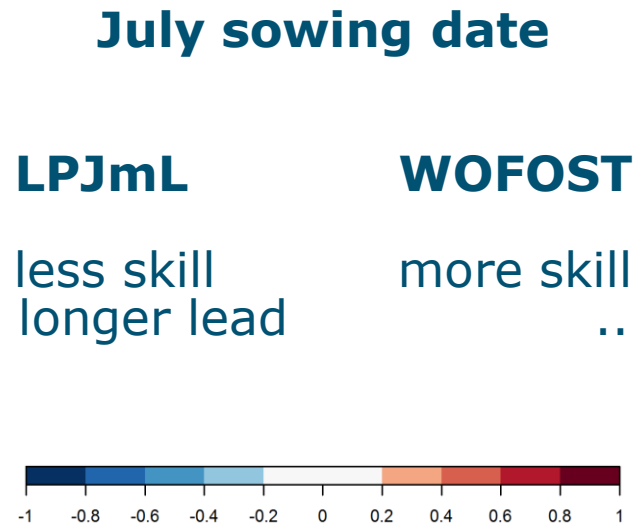

correlation with annual precipitation(1901–2000)

Results: performance WOFOST (ROCSS)

(a)

(b)

(c)

(d)

Results: performance WOFOST + LPJmL

March sowing date

LPJmL

WOFOST

less skill
longer lead

more skill
..

Results: performance WOFOST + LPJmL

Water Systems and Global Change Climate and Adaptive Land & Water Mgt

- Impacts & Adaptation CC & CV on
 - Water, Vegetation, Cities, Agriculture
 - Water Food Energy Environment NEXUS
- MEDIATION, WATCH, IMPACT2C, HighNOON, HiWATER, ISENES, EUPORIAS, etc.
- Climate Services,
- Seasonal forecasts
 - Water and crops: LPJmL