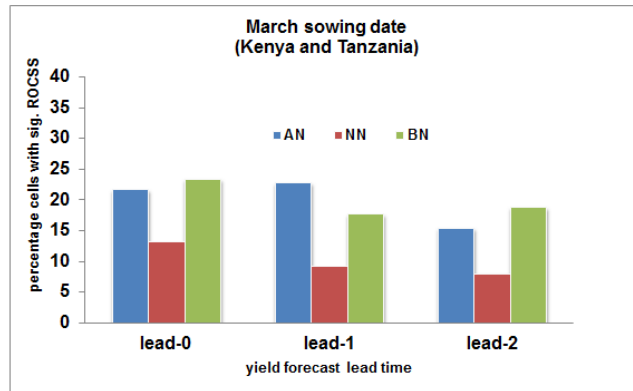

(a)

(a)

(b)

(c)

Water Systems and Global Change

Climate and Adaptive Land & Water Mgt

- Climate Services, incl. seasonal forecasts
 - Agriculture

correlation with annual average T_{air} (1961–2000)

correlation with annual precipitation(1901–2000)

Results: performance WOFOST (ROCSS)

(a)

(b)

(c)

(d)

Results: performance WOFOST + LPJmL

March sowing date