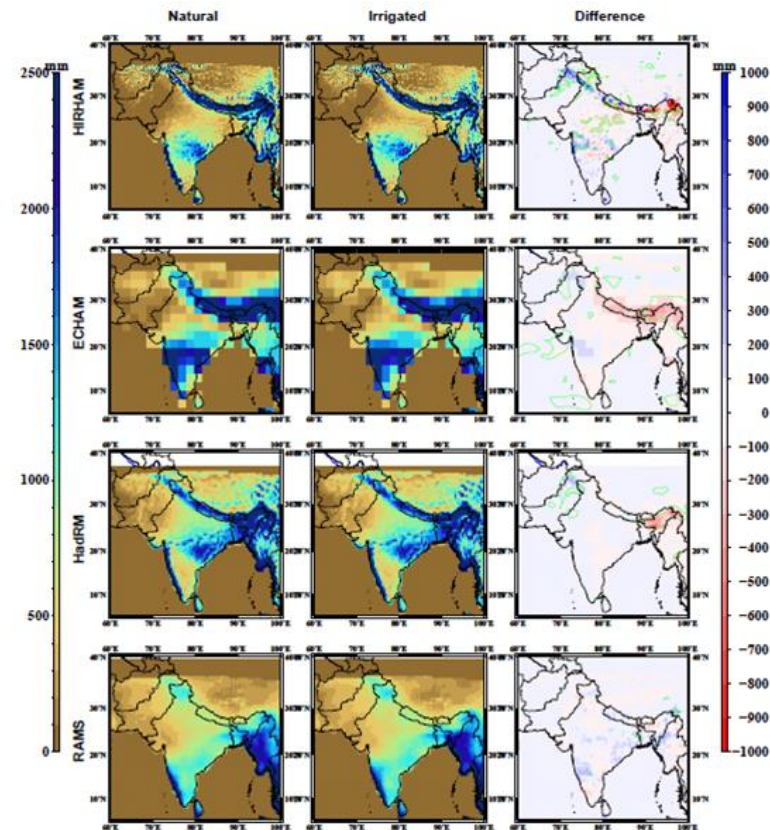

Water Systems and Global Change

Climate and Adaptive Land & Water Mgt

■ Impacts LUCG on CC

- Irrigation, Urbanisation, Deforestation

Tuinenburg et al.