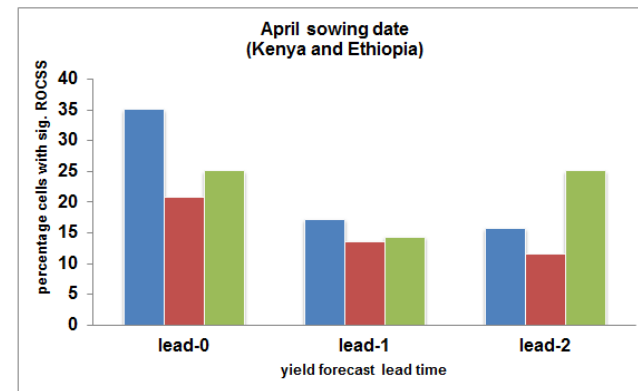

(a)

(a)

(b)

(c)

Water Systems and Global Change

Climate and Adaptive Land & Water Mgt

- Climate Services, incl. seasonal forecasts
 - Agriculture

correlation with annual average T_{air} (1961–2000)

correlation with annual precipitation(1901–2000)

Results: performance WOFOST (ROCSS)

(a)

(b)

(c)

(d)

Results: performance WOFOST + LPJmL

March sowing date