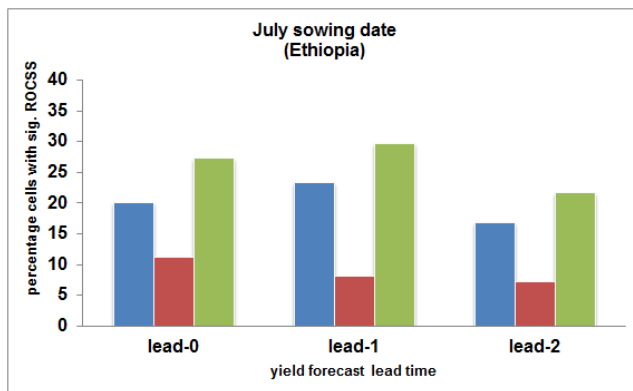

correlation with annual precipitation(1901–2000)

Results: performance WOFOST (ROCSS)

(a)

(b)

(c)

(d)

Results: performance WOFOST + LPJmL

March sowing date