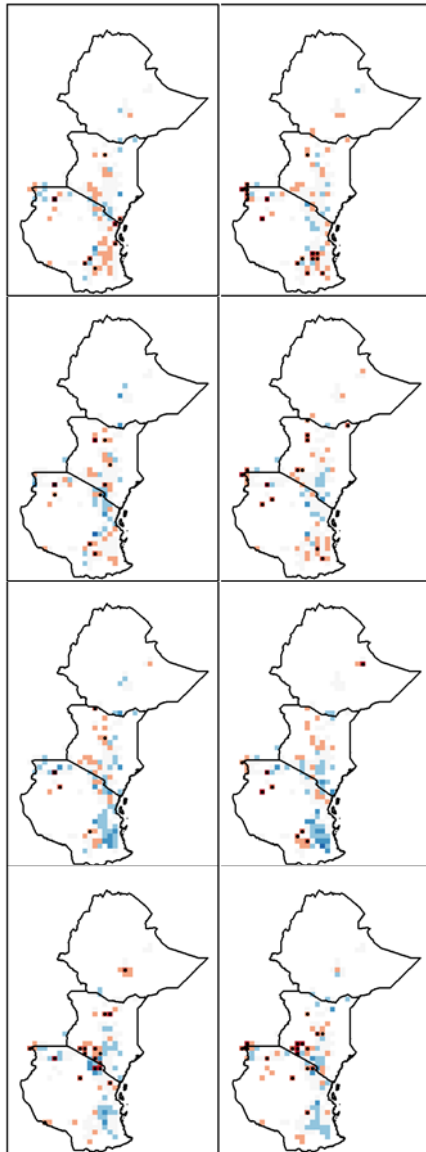

Results: performance WOFOST + LPJmL