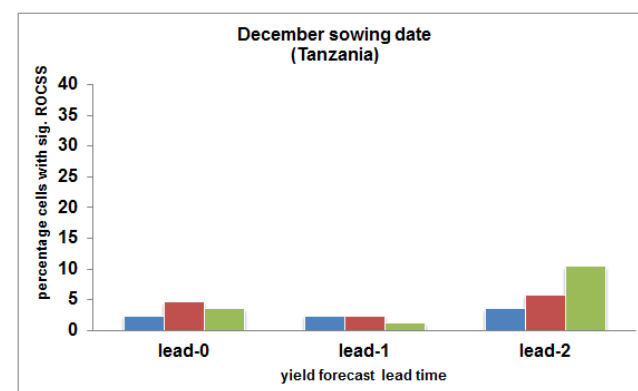

correlation with annual precipitation(1901–2000)

Results: performance WOFOST (ROCSS)

(a)

(b)

(c)

(d)

Results: performance WOFOST + LPJmL

March sowing date