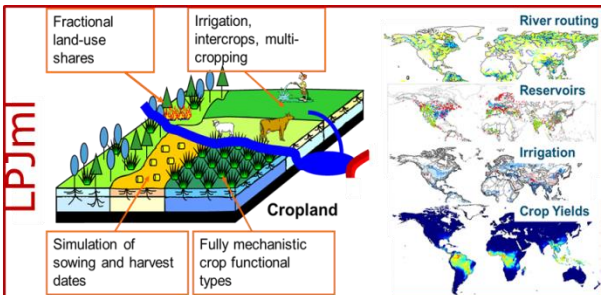

WUR intro

Climate land water interaction

Water Systems and Global Change Climate and Adaptive Land & Water Mgt

- Impacts & Adaptation CC & CV on
 - Water, Vegetation, Cities, Agriculture
 - Water Food Energy Environment NEXUS
- Impacts LUCC on CC
 - Irrigation, Urbanisation, Deforestation
- ISIMIP, WaterMIP, AgMIP
- MEDIATION, WATCH, IMPACT2C, HighNOON, HiWATER, EUPORIAS, etc.
- Climate Services, incl. seasonal forecasts

Water Systems and Global Change

Climate and Adaptive Land & Water Mgt

- Impacts & Adaptation CC & CV on
 - Water, Vegetation, Cities, Agriculture

Biemans et al.

Water Systems and Global Change Climate and Adaptive Land & Water Mgt

Impacts & Adaptation CC & CV on

Water, Vegetation, Cities, Agriculture

Seiler et al.

Water Systems and Global Change

Climate and Adaptive Land & Water Mgt

Impacts & Adaptation CC & CV on

Water Food Energy Environment NEXUS

(a)

(a)

(b)

(c)

Water Systems and Global Change

Climate and Adaptive Land & Water Mgt

- Climate Services, incl. seasonal forecasts
 - Agriculture

correlation with annual average T_{air} (1961–2000)