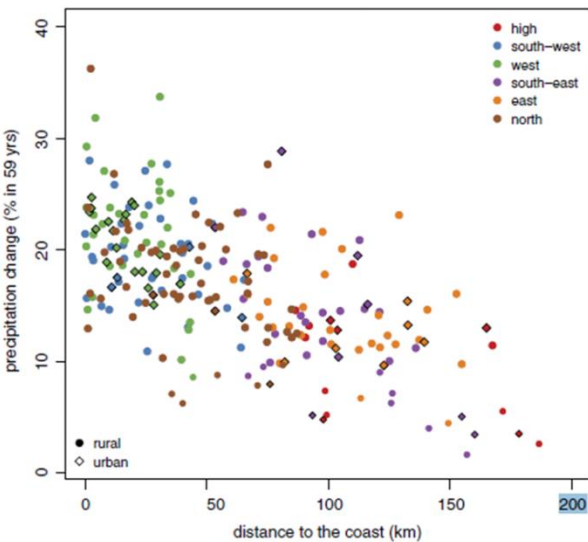

Van Vliet et al.

RCP 8.5 (2050s)

Water Systems and Global Change

Climate and Adaptive Land & Water Mgt

Impacts LUCC on CC

Daniels et al.

- Irrigation, Urbanisation, Deforestation

Water Systems and Global Change